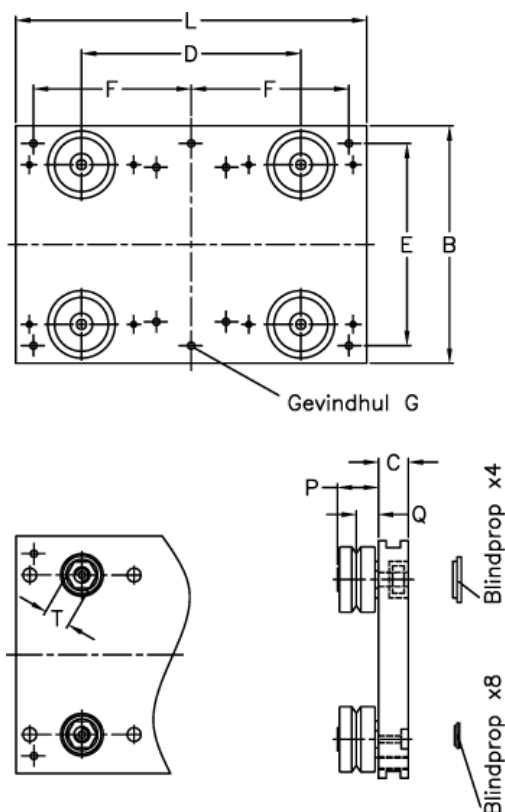

Article number: 057113035200100

Description: Hepco GV3 carriage AU 35 25 L200

Measures

B	= 95	K	= 18.0
C	= 12.50	L	= 200
d	= 140	P	= 16.6
E	= 80	Q	= 9.00
F	= 180	Threaded hole G = 4 x M6	
For bearing	= 25		
For slide	= S/NS 35		
H	= 88.5		